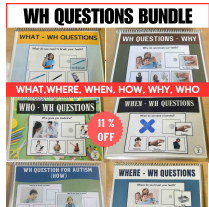

WH Questions for Speech Therapy Bundle
₹2,520.00 Original price was:
~~₹2,520.00~~ ₹2,240.00 Current price is:
₹2,240.00