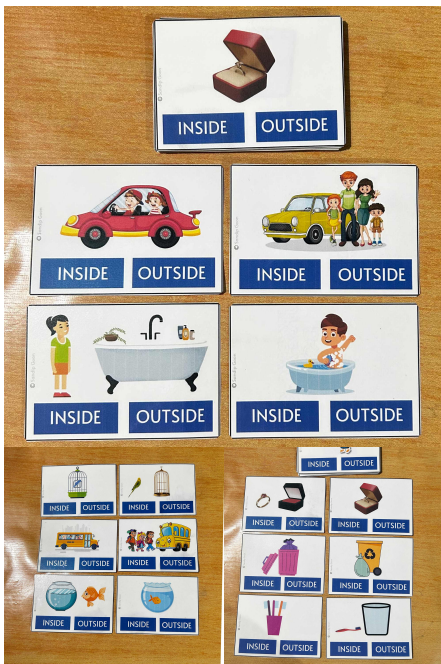

Total Cards- 26 Cards

Grades: Preschool, Kindergarten

Subject: English Language Learner, Phonics, Special Education, Occupational Therapy, Speech Therapy

Format: Laminated Card

[Read More](#)

SKU: N/A

Price: ₹320.00

He is eating a banana.

What is he eating?

Banana

40 Task Cards

Digital and Printable

READING COMPREHENSION WORKSHEETS

GRADE LEVELS -PreK - 1st, 2nd, Homeschool

SUBJECTS - Reading, Reading Strategies