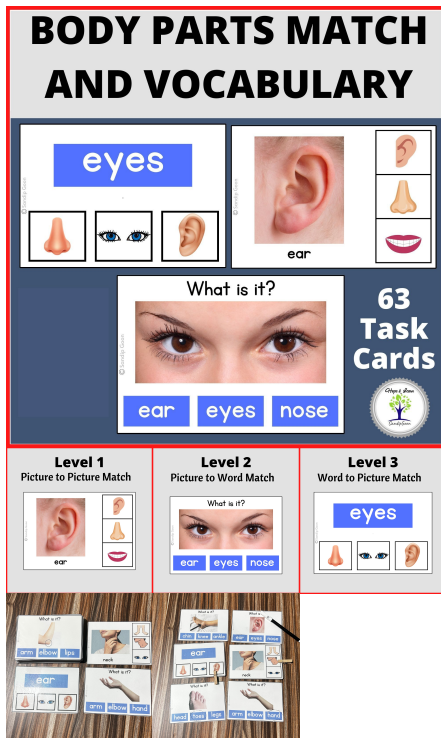

BODY PARTS MATCHING TASK CARDS

File type: Hardcopy
Total Cards: 59
Grades: Not Grade Specified
Subject: Special Education, Occupational Therapy
Format: Laminated Task Cards

Card Size: 14. cm x 9 cm

This resource also available our [TPT](#) store.

<https://resourceforteacher.com/wp-content/uploads/2023/03/Body-Parts.mp4>

[Read More](#)
SKU: N/A
Price: ₹480.00