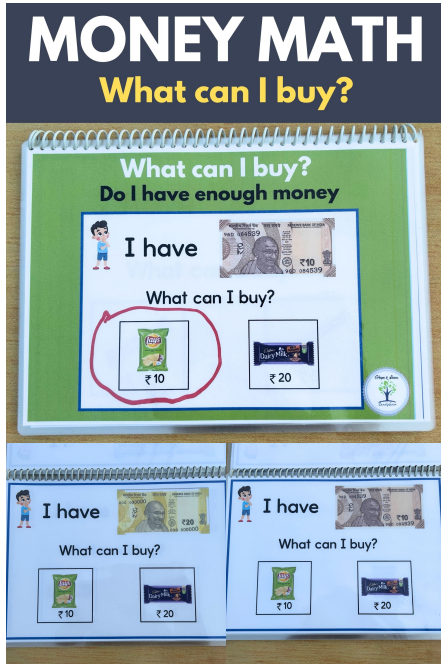

RESOURCE TYPE - Worksheets, Activities, Printables

FORMATS INCLUDED - PDF

PAGES -40 pages

This resource also available our [TPT](#) store

[Read More](#)

SKU: N/A

Price: ₹320.00

MONEY MATH ACTIVITIES