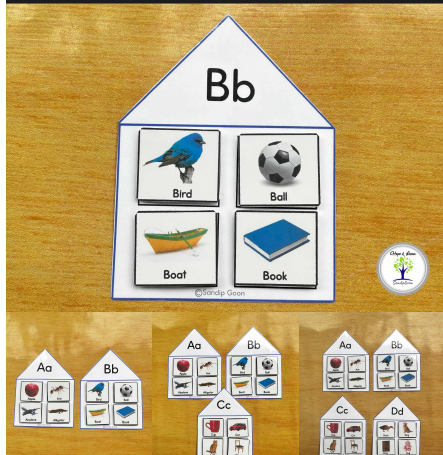

[Read More](#)

SKU: N/A

Price: ₹400.00

100 COMMUNITY SAFETY SIGNS

File type: Hardcopy

Total Cards- 100 Cards

Grades: Not Grade Specified

Subject: Special Education, Occupational Therapy, Speech Therapy, ABA, Life Skills

Format: Laminated Card

Card Size: 14 cm x 9 cm

This resource also available our [TPT](#) store.

<https://resourceforteacher.com/wp-content/uploads/2023/06/Community-Safety-Signs.mp4>

[Read More](#)

SKU: N/A

Price: ₹1,000.00 Original price was: ₹1,000.00. ₹900.00 Current price is: ₹900.00.

BEGINNING LETTER SOUND MATCHING

BEGINNING LETTER SOUND MATCHING

File type: Hardcopy

Total Cards- 26 Cards

Grades: Pre-K - 1st