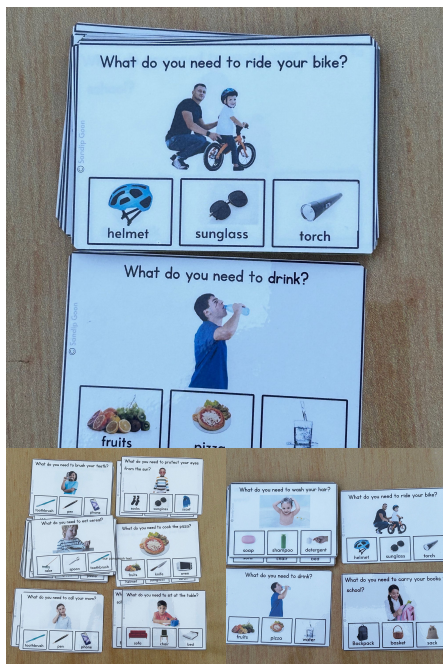

WHAT DO YOU NEED TASK CARDS

File type: Hardcopy

Total Cards- 32 Cards

Grades: Not Grade Specified

Subject: Special Education, Occupational Therapy, Speech Therapy, ABA, Life Skills

Format: Laminated Card

Card Size: 14 cm x 9 cm

<https://resourceforteacher.com/wp-content/uploads/2023/05/What-Do-You-Need.mp4>

[Read More](#)

SKU: N/A

Price: ₹320.00