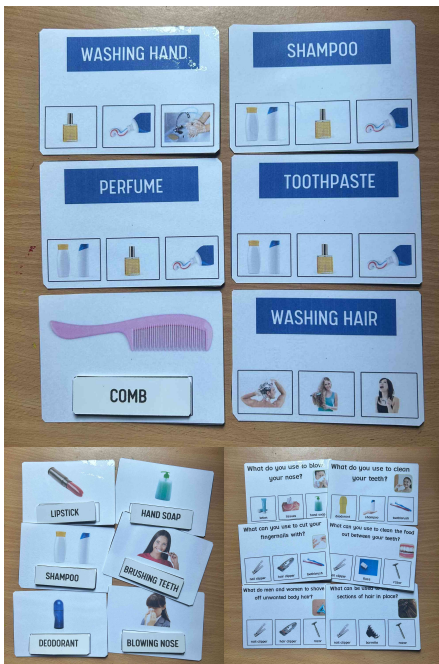

PERSONAL HYGIENE WORKSHEET

File type: Hardcopy
Total Cards: 76
Grades: Not Grade Specified
Subject: Special Education, Occupational Therapy, Speech Therapy, ABA
Format: Laminated Flash Card

This resource also available our [TPT](#) store.

<https://resourceforteacher.com/wp-content/uploads/2024/02/Personal-Hygiene.mp4>
[Read More](#)
SKU: N/A
Price: ₹560.00