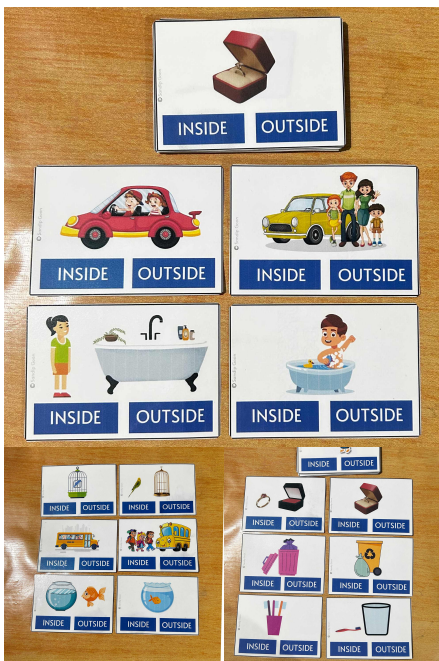

HARD COPY

NEW RESOURCE

INSIDE OUTSIDE SPATIAL CONCEPT

File type: Hardcopy
Total Cards- 40 Cards
Grades: Not Grade Specified
Subject: Special Education, Occupational Therapy, Speech Therapy, ABA, Life Skills, Math
Format: Laminated Card

Card Size: 14 cm x 9 cm

<https://resourceforteacher.com/wp-content/uploads/2023/08/IMG_3967.mp4>

[Read More](#)

SKU: N/A
Price: ₹320.00