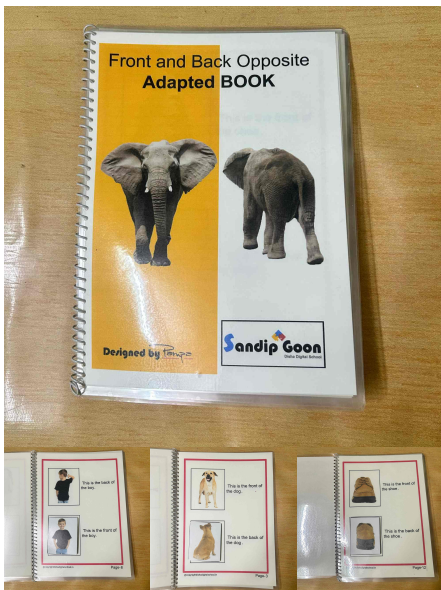

File type: Hardcopy
Total Page- 8
Grades: Prek- 1st Grade
Subject: Basic Concept
Format: Laminated Velcro Book

[Read More](#)
SKU: N/A
Price: ₹250.00

FRONT AND BEHIND CONCEPT ADAPTED BOOK

File type: Hardcopy
Total Page- 12
Grades: Prek- 1st Grade
Subject: Basic Concept
Format: Laminated Velcro Book

<https://resourceforteacher.com/wp-content/uploads/2024/08/Front-and-Behind-Concept.mp4>
[Read More](#)
SKU: N/A
Price: ₹360.00

BASIC CONCEPT

HOT AND COLD WORKSHEET FOR KINDERGARTEN

File type: Hardcopy
Total Page- 8
Grades: Prek- 1st Grade
Subject: Basic Concept
Format: Laminated Velcro Book

[Read More](#)
SKU: N/A
Price: ₹250.00

FRONT AND BEHIND CONCEPT ADAPTED BOOK

File type: Hardcopy
Total Page- 12
Grades: Prek- 1st Grade
Subject: Basic Concept
Format: Laminated Velcro Book

<https://resourceforteacher.com/wp-content/uploads/2024/08/Front-and-Behind-Concept.mp4>
[Read More](#)
SKU: N/A
Price: ₹360.00