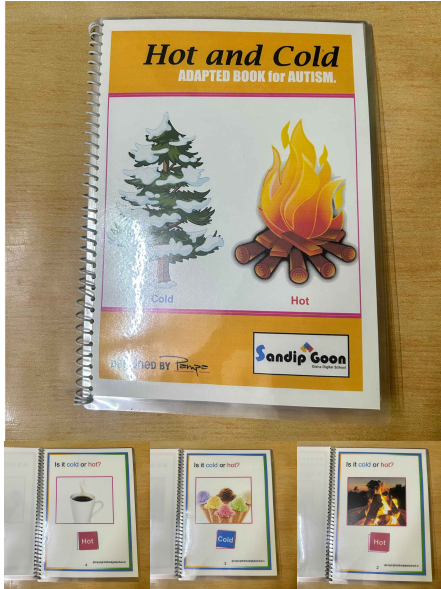

TABLE OF CONTENTS

| | |
|----------------------------|---|
| Adapted Book | 2 |
| BASIC CONCEPT | 3 |
| Hard Copy | 5 |
| New Resource | 5 |
| Task Cards | 6 |

ADAPTED BOOK

HOT AND COLD WORKSHEET FOR KINDERGARTEN

File type: Hardcopy
Total Page- 8
Grades: Prek- 1st Grade
Subject: Basic Concept
Format: Laminated Velcro Book

[Read More](#)
SKU: N/A
Price: ₹250.00

FRONT AND BEHIND CONCEPT ADAPTED BOOK

File type: Hardcopy
Total Page- 12
Grades: Prek- 1st Grade
Subject: Basic Concept
Format: Laminated Velcro Book

<https://resourceforteacher.com/wp-content/uploads/2024/08/Front-and-Behind-Concept.mp4>
[Read More](#)
SKU: N/A
Price: ₹360.00

BASIC CONCEPT

HOT AND COLD WORKSHEET FOR KINDERGARTEN

File type: Hardcopy
Total Page- 8
Grades: Prek- 1st Grade
Subject: Basic Concept
Format: Laminated Velcro Book