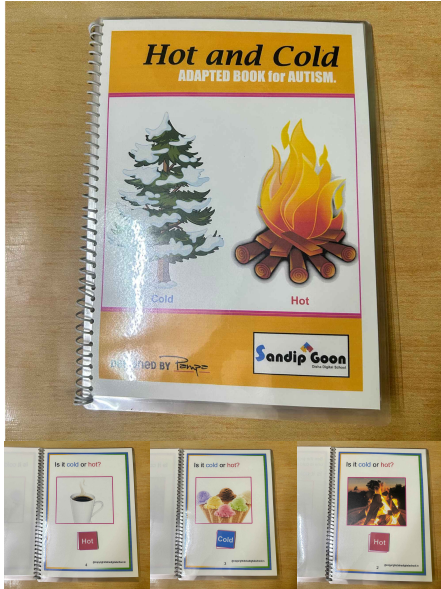

TABLE OF CONTENTS

| | |
|----------------------------|---|
| Adapted Book | 2 |
| BASIC CONCEPT | 3 |
| Hard Copy | 5 |
| New Resource | 5 |
| Task Cards | 6 |

ADAPTED BOOK

HOT AND COLD WORKSHEET FOR KINDERGARTEN

File type: Hardcopy
Total Page- 8
Grades: Prek- 1st Grade
Subject: Basic Concept
Format: Laminated Velcro Book

[Read More](#)
SKU: N/A
Price: ₹250.00

FRONT AND BEHIND CONCEPT ADAPTED BOOK

File type: Hardcopy
Total Page- 12
Grades: Prek- 1st Grade
Subject: Basic Concept
Format: Laminated Velcro Book