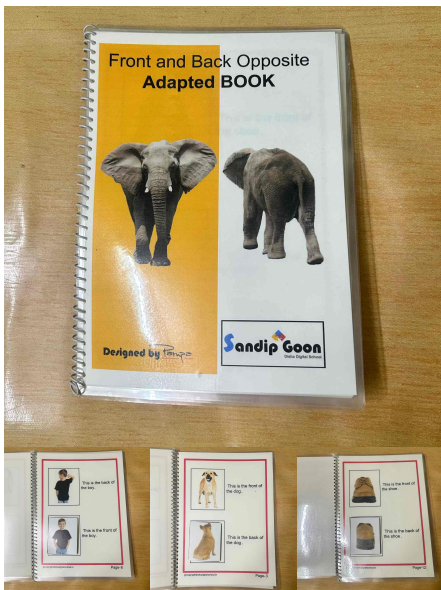

File type: Hardcopy
Total Page- 8
Grades: Prek- 1st Grade
Subject: Basic Concept
Format: Laminated Velcro Book

[Read More](#)
SKU: N/A
Price: ₹250.00

FRONT AND BEHIND CONCEPT ADAPTED BOOK

File type: Hardcopy
Total Page- 12
Grades: Prek- 1st Grade
Subject: Basic Concept
Format: Laminated Velcro Book

<https://resourceforteacher.com/wp-content/uploads/2024/08/Front-and-Behind-Concept.mp4>
[Read More](#)
SKU: N/A
Price: ₹360.00

BASIC CONCEPT

HOT AND COLD WORKSHEET FOR KINDERGARTEN

File type: Hardcopy
Total Page- 8
Grades: Prek- 1st Grade
Subject: Basic Concept
Format: Laminated Velcro Book