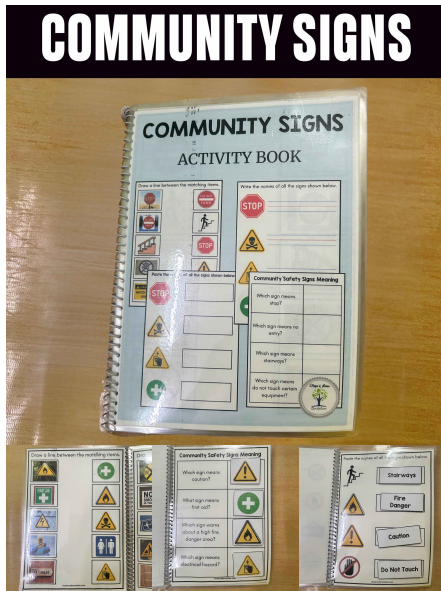

TABLE OF CONTENTS

Adapted Book	2
AUTISM RESOURCE	3
Hard Copy	4
New Resource	4
Speech Therapy	5
Task Cards	6

ADAPTED BOOK

COMMUNITY SIGNS FOR SPECIAL EDUCATION

File type: Hardcopy

Total Page- 17

Grades: Not Grade Specified

Subject: Special Education, Occupational Therapy, Speech Therapy, ABA

Format: Laminated velcro Book

This resource also available our [TPT](#) store.

[Read More](#)

SKU: N/A

Price: ₹450.00

AUTISM RESOURCE

COMMUNITY SIGNS FOR SPECIAL EDUCATION

[Read More](#)

SKU: N/A

Price: ₹450.00

100 COMMUNITY SAFETY SIGNS

File type: Hardcopy

Total Cards- 100 Cards

Grades: Not Grade Specified

Subject: Special Education, Occupational Therapy, Speech Therapy, ABA, Life Skills