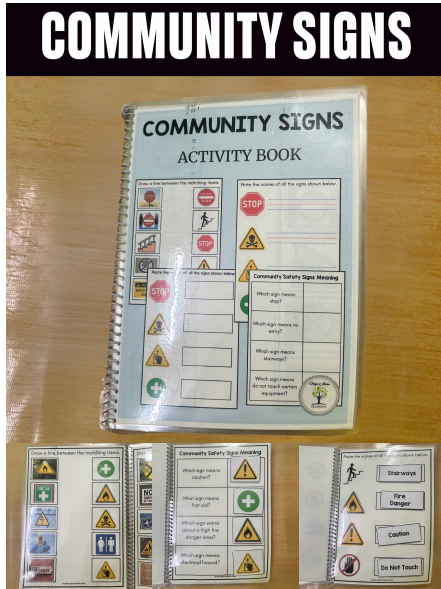

TABLE OF CONTENTS

Adapted Book	2
AUTISM RESOURCE	3
Hard Copy	4
New Resource	4
Speech Therapy	5
Task Cards	6

ADAPTED BOOK

COMMUNITY SIGNS FOR SPECIAL EDUCATION

File type: Hardcopy

Total Page- 17

Grades: Not Grade Specified