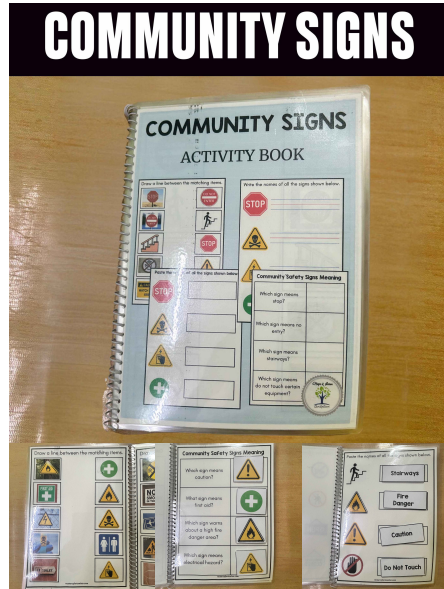

Price: ₹1,000.00 Original price was: ₹1,000.00. ~~₹900.00~~ Current price is: ₹900.00.

HARD COPY

NEW RESOURCE

100 COMMUNITY SAFETY SIGNS

File type: Hardcopy

Total Cards- 100 Cards

Grades: Not Grade Specified

Subject: Special Education, Occupational Therapy, Speech Therapy, ABA, Life Skills

Format: Laminated Card

Card Size: 14 cm x 9 cm

This resource also available our [TPT](#) store.

<https://resourceforteacher.com/wp-content/uploads/2023/06/Community-Safety-Signs.mp4>

[Read More](#)

SKU: N/A

Price: ₹1,000.00 Original price was: ₹1,000.00. ₹900.00 Current price is: ₹900.00.

SPEECH THERAPY

COMMUNITY SIGNS FOR SPECIAL EDUCATION

File type: Hardcopy

Total Page- 17

Grades: Not Grade Specified