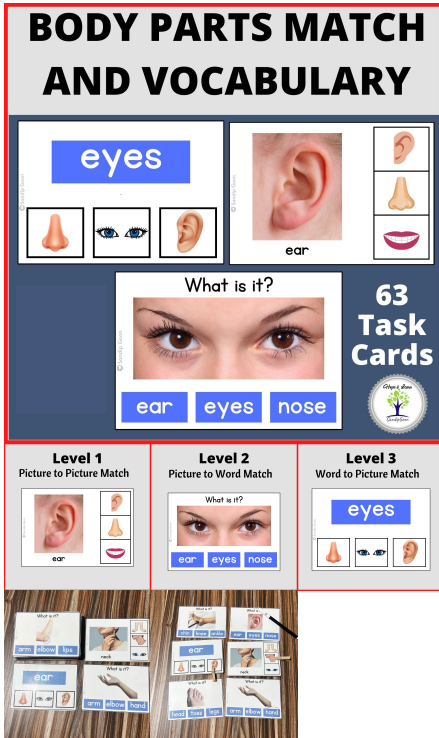

Card Size: 14. cm x 9 cm

This resource also available our [TPT](#) store.

<https://resourceforteacher.com/wp-content/uploads/2023/03/Body-Parts.mp4>

Read More

SKU: N/A

Price: ₹480.00

TASK CARDS

BODY PARTS MATCHING TASK CARDS

<https://resourceforteacher.com/wp-content/uploads/2023/03/Body-Parts.mp4>

[Read More](#)

SKU: N/A

Price: ₹480.00

INDEX

B

Body Parts Matching Task Cards 1-3