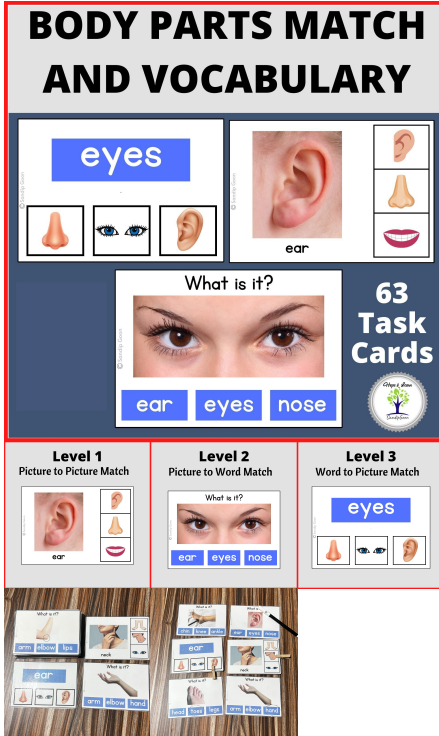

This resource also available our [TPT](#) store.

<https://resourceforteacher.com/wp-content/uploads/2023/03/Body-Parts.mp4>

[Read More](#)

SKU: N/A

Price: ₹480.00

SCIENCE

BODY PARTS MATCHING TASK CARDS

File type: Hardcopy
Total Cards: 59
Grades: Not Grade Specified
Subject: Special Education, Occupational Therapy
Format: Laminated Task Cards

Card Size: 14. cm x 9 cm

This resource also available our [TPT](#) store.

<https://resourceforteacher.com/wp-content/uploads/2023/03/Body-Parts.mp4>

Read More

SKU: N/A

Price: ₹480.00

TASK CARDS

BODY PARTS MATCHING TASK CARDS