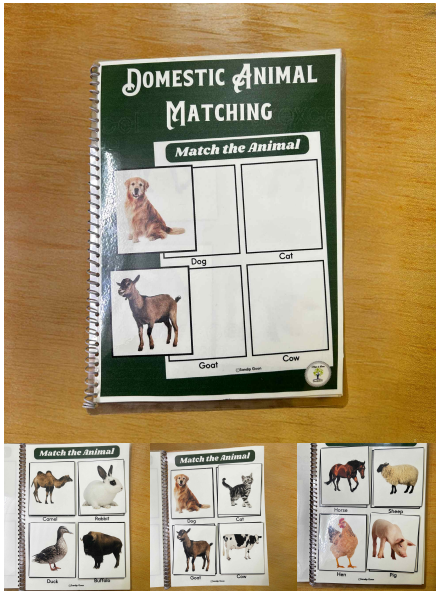

Grades: Early Learner, Prek-K

Subject: English Language Learner, Special Education, Speech Therapy

Format: Laminated Adapted Book

[Read More](#)

SKU: N/A

Price: ₹200.00

HARD COPY

SCIENCE

DOMESTIC ANIMALS MATCH THE FOLLOWING

File type: Hardcopy

Total Page - 4

Grades: Early Learner, Prek-K

Subject: English Language Learner, Special Education, Speech Therapy

Format: Laminated Adapted Book

[Read More](#)