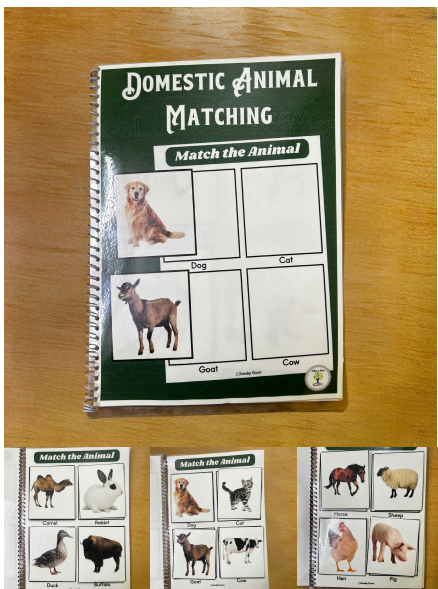

DOMESTIC ANIMALS MATCH THE FOLLOWING

File type: Hardcopy

Total Page - 4

Grades: Early Learner, Prek-K

Subject: English Language Learner, Special Education, Speech Therapy

Format: Laminated Adapted Book

[Read More](#)

SKU: N/A

Price: ₹200.00

INDEX

D

Domestic Animals Match the Following 1-3