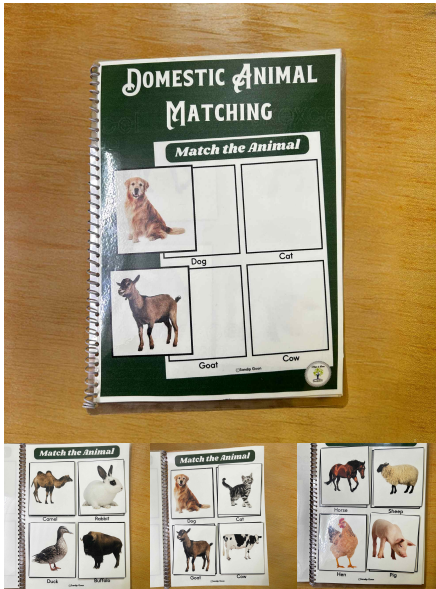

TABLE OF CONTENTS

Adapted Book	2
BASIC CONCEPT	3
Hard Copy	4
Science	4

ADAPTED BOOK

DOMESTIC ANIMALS MATCH THE FOLLOWING

File type: Hardcopy

Total Page - 4

Grades: Early Learner, Prek-K

Subject: English Language Learner, Special Education, Speech Therapy

Format: Laminated Adapted Book

[Read More](#)

SKU: N/A

Price: ₹200.00

BASIC CONCEPT

DOMESTIC ANIMALS MATCH THE FOLLOWING

File type: Hardcopy

Total Page - 4